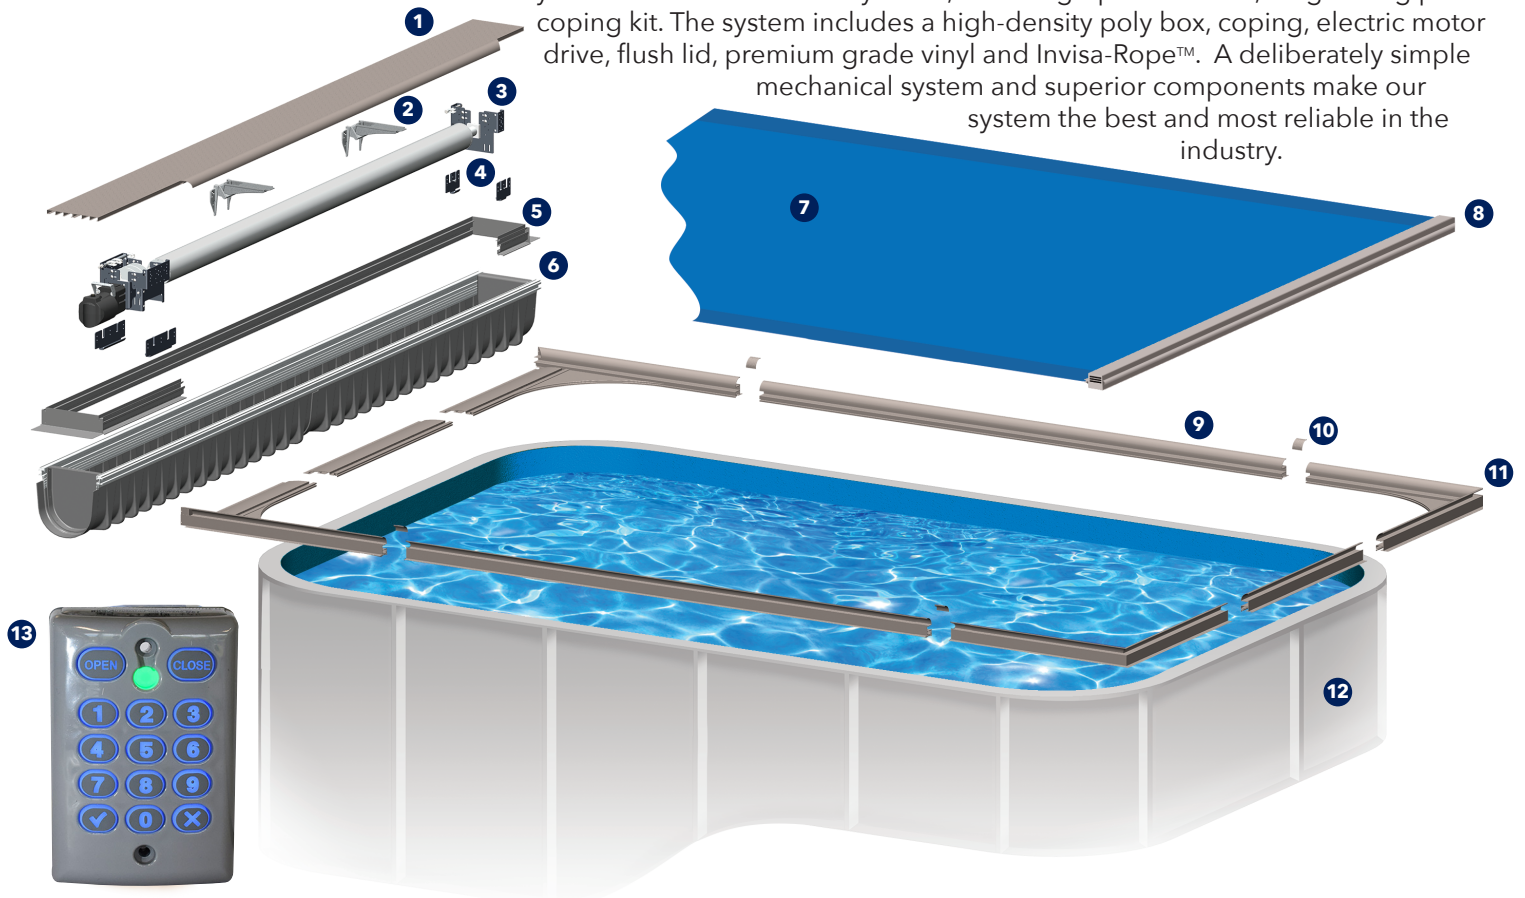

Many options available!

Under Track

Looking for that timeless design in your new pool? The under track application incorporates the AutoGuard® safety cover into a concealed track which is seamlessly fastened to the pool wall or secured in a track retainer system.

Fiberglass pool, deck on deck retainer

Gunite pool with gunite retainer

The advantages of the under track system are that it removes the cover tracks from your pool deck, gives you more options for the edges of the pool, and allows for greater flexibility in creating an attractive lid.

Vinyl liner with under track coping and flush lid

Vinyl liner with under track coping and aluminum lid

THREE•SIXTY•FIVE™ is a complete safety cover system for those who want the best for their swimming pool investment. This system is a unique combination of year-round automatic safety cover, and a high-performance, long-lasting pool coping kit. The system includes a high-density poly box, coping, electric motor drive, flush lid, premium grade vinyl and Invisa-Rope™. A deliberately simple mechanical system and superior components make our system the best and most reliable in the industry.

Water Resistant Motor with
Quick Connect Plug

Top Track

Recessed AutoGuard®

The AutoGuard® automatic pool cover top track system can be designed as a part of nearly any pool shape. The cover's low profile track is securely mounted to the top of the pool deck. The leading edge of the cover is strong and bow resistant while gliding the cover open and closed.