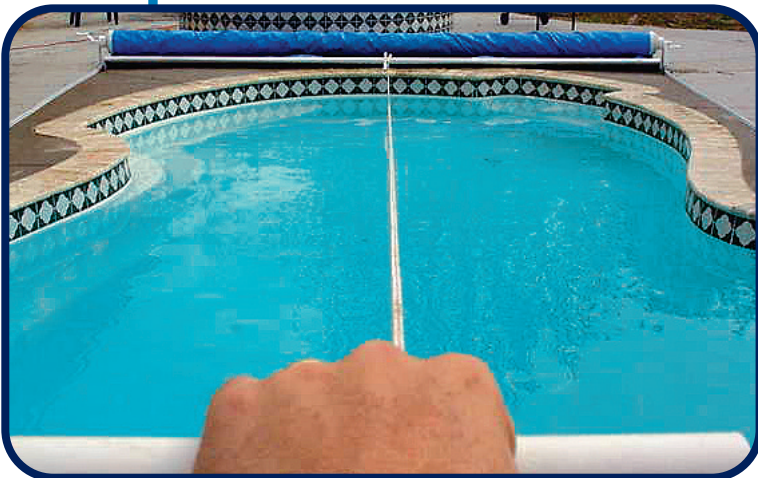

Manual Guard on a fiberglass pool

Manual Guard

If your pool is less than 18 feet wide and shorter than 38 feet long, a manual safety cover may be a viable option. Simply pull the cover closed with an extended rope, and open the cover by turning a handle.