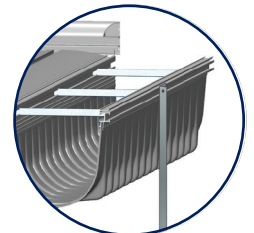

Fiberglass pool, deck on deck retainer

Gunite pool with gunite retainer

The advantages of the under track system are that it removes the cover tracks from your pool deck, gives you more options for the edges of the pool, and allows for greater flexibility in creating an attractive lid.

Vinyl liner with under track coping and flush lid

Vinyl liner with under track coping and aluminum lid

THREE•SIXTY•FIVE™ is a complete safety cover system for those who want the best for their swimming pool investment. This system is a unique combination of year-round automatic safety cover, and a high-performance, long-lasting pool coping kit. The system includes a high-density poly box, coping, electric motor drive, flush lid, premium grade vinyl and Invisa-Rope™. A deliberately simple mechanical system and superior components make our system the best and most reliable in the industry.

- 1 Flush Walk-On Lid
- 2 HD2 - Removable Lid Bracket
- 3 AutoGuard® Drive Mechanism
- 4 Drop & Lock Mounting Brackets
- 5 Quick-Clip Box Riser
- 6 Slide-On Polymer Box
- 7 Premium Vinyl
- 8 Strong Lead Edge
- 9 Simple One-Piece Coping
- 10 Clip-On Coping Splice
- 11 48" x 48" Corner - Assemblies Available in 3" Chop, 6" and 24" Radius, 90° Corner
- 12 Compatible with all 4" & 5" Flange Pool Walls
Max Pool Width: 24' Max Pool Length: 50'
- 13 PowerTouch™ Security Control Pad

One-Piece Encapsulated Coping
Concrete Coping Forms Available

Wall Cap Supports
Slide-On Poly-Box

Adjustable Stake Braces for
Precise Leveling During Pre-Pour

Removable Lid Brackets
Support Non-Skid Lid

Drop & Lock Brackets Provide
Accurate Installation