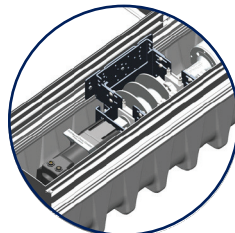

One-Piece Encapsulated Coping
Concrete Coping Forms Available

Wall Cap Supports
Slide-On Poly-Box

Adjustable Stake Braces for
Precise Leveling During Pre-Pour

Removable Lid Brackets
Support Non-Skid Lid

Drop & Lock Brackets Provide
Accurate Installation

Water Resistant Motor with
Quick Connect Plug

Top Track

Recessed AutoGuard®

The AutoGuard® automatic pool cover top track system can be designed as a part of nearly any pool shape. The cover's low profile track is securely mounted to the top of the pool deck. The leading edge of the cover is strong and bow resistant while gliding the cover open and closed.

The cover opens into a recessed housing, visually removing the cover roll-up from the pool area. The system is covered with a sturdy lid that provides easy access to all system components.

*Fiberglass pool, top track,
aluminum lid with lid triangles*