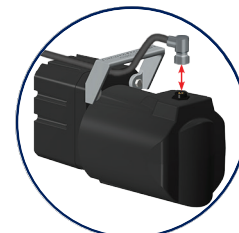

- 1 Flush Walk-On Lid
- 2 HD2 - Removable Lid Bracket
- 3 AutoGuard® Drive Mechanism
- 4 Drop & Lock Mounting Brackets
- 5 Quick-Clip Box Riser
- 6 Slide-On Polymer Box
- 7 Premium Vinyl
- 8 Strong Lead Edge
- 9 Simple One-Piece Coping
- 10 Clip-On Coping Splice
- 11 48" x 48" Corner - Assemblies Available in 3" Chop, 6" and 24" Radius, 90° Corner
- 12 Compatible with all 4" & 5" Flange Pool Walls
Max Pool Width: 24' Max Pool Length: 50'
- 13 PowerTouch™ Security Control Pad

One-Piece Encapsulated Coping
Concrete Coping Forms Available

Wall Cap Supports
Slide-On Poly-Box

Adjustable Stake Braces for
Precise Leveling During Pre-Pour

Removable Lid Brackets
Support Non-Skid Lid

Drop & Lock Brackets Provide
Accurate Installation

Water Resistant Motor with
Quick Connect Plug

Top Track

Recessed AutoGuard®

The AutoGuard® automatic pool cover top track system can be designed as a part of nearly any pool shape. The cover's low profile track is securely mounted to the top of the pool deck. The leading edge of the cover is strong and bow resistant while gliding the cover open and closed.