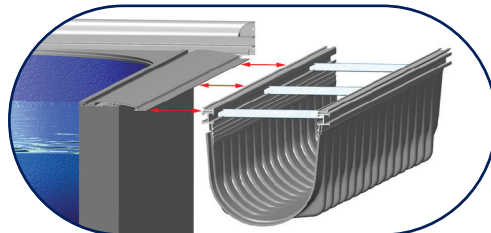

Fiberglass pool, deck on deck retainer

Gunite pool with gunite retainer

The advantages of the under track system are that it removes the cover tracks from your pool deck, gives you more options for the edges of the pool, and allows for greater flexibility in creating an attractive lid.

Vinyl liner with under track coping and flush lid

Vinyl liner with under track coping and aluminum lid

THREE•SIXTY•FIVE™ is a complete safety cover system for those who want the best for their swimming pool investment. This system is a unique combination of year-round automatic safety cover, and a high-performance, long-lasting pool coping kit. The system includes a high-density poly box, coping, electric motor drive, flush lid, premium grade vinyl and Invisa-Rope™. A deliberately simple mechanical system and superior components make our system the best and most reliable in the industry.

- 1 Flush Walk-On Lid
- 2 HD2 - Removable Lid Bracket
- 3 AutoGuard® Drive Mechanism
- 4 Drop & Lock Mounting Brackets
- 5 Quick-Clip Box Riser
- 6 Slide-On Polymer Box
- 7 Premium Vinyl
- 8 Strong Lead Edge
- 9 Simple One-Piece Coping
- 10 Clip-On Coping Splice
- 11 48" x 48" Corner - Assemblies Available in 3" Chop, 6" and 24" Radius, 90° Corner
- 12 Compatible with all 4" & 5" Flange Pool Walls
Max Pool Width: 24' Max Pool Length: 50'
- 13 PowerTouch™ Security Control Pad

One-Piece Encapsulated Coping
Concrete Coping Forms Available

Wall Cap Supports
Slide-On Poly-Box

Adjustable Stake Braces for
Precise Leveling During Pre-Pour

Removable Lid Brackets
Support Non-Skid Lid

Drop & Lock Brackets Provide
Accurate Installation