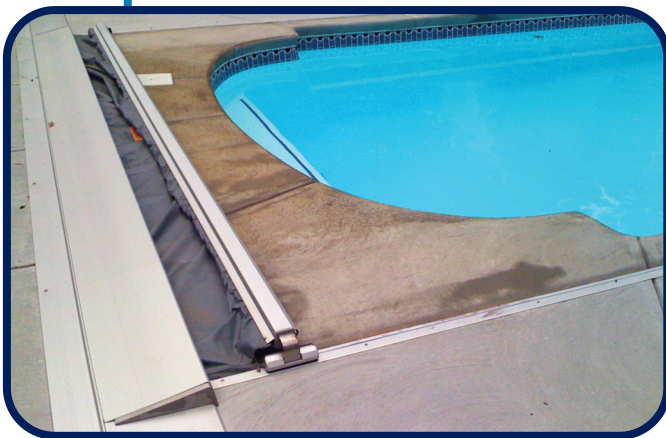

Water Resistant Motor with
Quick Connect Plug

Top Track

Recessed AutoGuard®

The AutoGuard® automatic pool cover top track system can be designed as a part of nearly any pool shape. The cover's low profile track is securely mounted to the top of the pool deck. The leading edge of the cover is strong and bow resistant while gliding the cover open and closed.

The cover opens into a recessed housing, visually removing the cover roll-up from the pool area. The system is covered with a sturdy lid that provides easy access to all system components.

*Fiberglass pool, top track,
aluminum lid with lid triangles*

Vinyl liner top track

Flush Track AutoGuard®

The AutoGuard® automatic pool cover can be incorporated flush into the concrete deck.

Flush track with bronze extrusions

Fiberglass pool with flush track

Deck Mount

Deck Mount AutoGuard

The AutoGuard® automatic pool cover can be installed on top of the pool deck and hidden in a multi-purpose housing that is constructed out of 100% weather resistant PVC.

Deck mount applications are ideal for existing pools and pools that require the system to be installed above the pool deck.