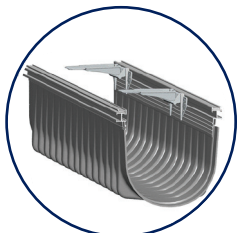

Vinyl liner with under track coping and flush lid

Vinyl liner with under track coping and aluminum lid

THREE•SIXTY•FIVE™ is a complete safety cover system for those who want the best for their swimming pool investment. This system is a unique combination of year-round automatic safety cover, and a high-performance, long-lasting pool coping kit. The system includes a high-density poly box, coping, electric motor drive, flush lid, premium grade vinyl and Invisa-Rope™. A deliberately simple mechanical system and superior components make our system the best and most reliable in the industry.

- 1 Flush Walk-On Lid
- 2 HD2 - Removable Lid Bracket
- 3 AutoGuard® Drive Mechanism
- 4 Drop & Lock Mounting Brackets
- 5 Quick-Clip Box Riser
- 6 Slide-On Polymer Box
- 7 Premium Vinyl
- 8 Strong Lead Edge
- 9 Simple One-Piece Coping
- 10 Clip-On Coping Splice
- 11 48" x 48" Corner - Assemblies Available in 3" Chop, 6" and 24" Radius, 90° Corner
- 12 Compatible with all 4" & 5" Flange Pool Walls
Max Pool Width: 24' Max Pool Length: 50'
- 13 PowerTouch™ Security Control Pad

One-Piece Encapsulated Coping
Concrete Coping Forms Available

Wall Cap Supports
Slide-On Poly-Box

Adjustable Stake Braces for
Precise Leveling During Pre-Pour

Removable Lid Brackets
Support Non-Skid Lid

Drop & Lock Brackets Provide
Accurate Installation

Water Resistant Motor with
Quick Connect Plug

Top Track

Recessed AutoGuard®

The AutoGuard® automatic pool cover top track system can be designed as a part of nearly any pool shape. The cover's low profile track is securely mounted to the top of the pool deck. The leading edge of the cover is strong and bow resistant while gliding the cover open and closed.