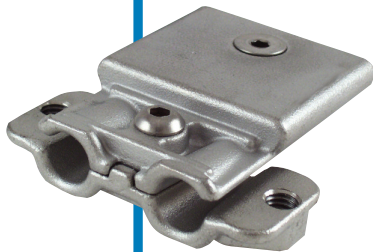

Stainless Guides

Standard equipment on all top track and under track systems.