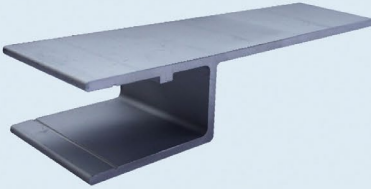

POWERTOUCH.

Invis-A-Rope™

Exclusive Invis-A-Rope™ blends into the track for a nearly invisible aesthetic customers love

The competitor's rope

Our state of the art Invis-A-Rope™

System Components

Innovation and quality are at the heart of every product we create for pools around the world.

GUNITE RETAINER
KA 0186

Installed between the pool structure and pool deck. Provides maximum strength.

UNDER TRACK LARGE CHANNEL XC 0054

Allows the use of extra thick gliders to carry the load of your lead-edge bar.