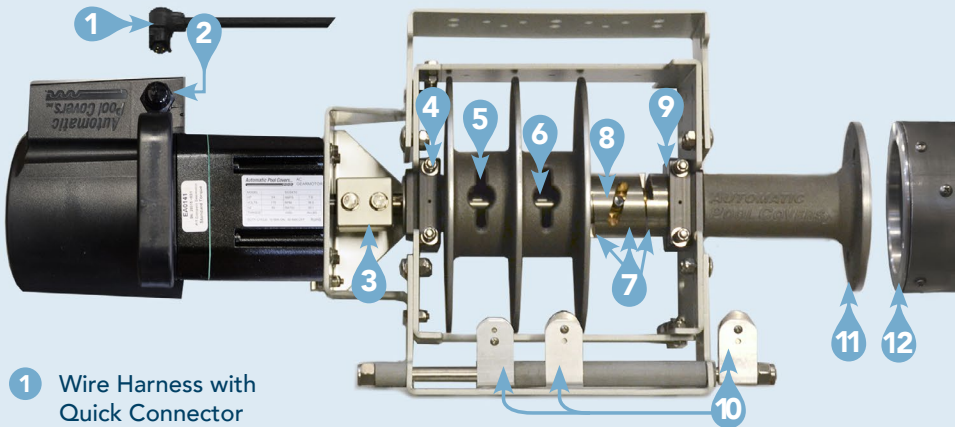

**Color matched webbing is currently not available for black or aqua vinyl*

Motor

- 100% submersible and water-resistant
- 3/4HP electric motor
- 1,500lbs of torque

Cover Colors

AutoGuard™ Drive System

AutoGuard™

- Meets ASTM F1346 safety standards
- Quick-connect cords allow you to access the motor within seconds
- Pool cover rope attaches to the AutoGuard™ without needing fasteners
- Self-adjusting pulleys align with track height
- Works on pools up to 30ft wide and 90ft long without modifications

- 1 Wire Harness with Quick Connector
- 2 Quick Connect Power Receptacle
- 3 Quick Release Motor Coupler
- 4 Tension Block for Rope Reels
- 5 Rope Reels
- 6 Fastener-less Rope Key Holes
- 7 (3) Shifting Dogs
(2) Single and (1) Double
- 8 Hardened Steel Drive Pin
- 9 Tension Block for Roll-Up Tube
- 10 Self-Adjusting Pulleys for Ropes
- 11 End Casting to Attach to Roll-Up Tube
- 12 Roll-Up Tube