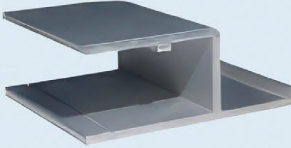

POWERTOUCH.

Invis-A-Rope™

Exclusive Invis-A-Rope™ blends into the track for a nearly invisible aesthetic customers love

The competitor's rope

Our state of the art Invis-A-Rope™

System Components

Innovation and quality are at the heart of every product we create for pools around the world.

GUNITE RETAINER
KA 0186

Installed between the pool structure and pool deck. Provides maximum strength.

UNDER TRACK LARGE CHANNEL XC 0054

Allows the use of extra thick gliders to carry the load of your lead-edge bar.