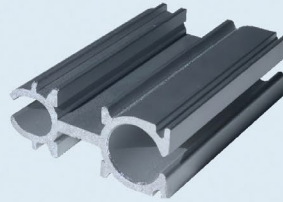

KA0308 (21" - 24")

Atlas Brackets

- Engineered to confidently support extreme weights
- Compatible with all concrete housings featuring a stone lid
- Easy base adjustments ensure perfectly aligned lids every time
- Preferred by APC dealers and other industry professionals

POWERTOUCH.

Invis-A-Rope™

Exclusive Invis-A-Rope™ blends into the track for a nearly invisible aesthetic customers love

The competitor's rope

Our state of the art Invis-A-Rope™

System Components

Innovation and quality are at the heart of every product we create for pools around the world.

GUNITE RETAINER
KA 0186

Installed between the pool structure and pool deck. Provides maximum strength.

UNDER TRACK LARGE CHANNEL XC 0054

Allows the use of extra thick gliders to carry the load of your lead-edge bar.